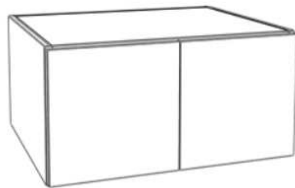

W0942
W1242
W1542
W1842
W2142

FW361224
FW361524
FW361824
FW362124
FW362424