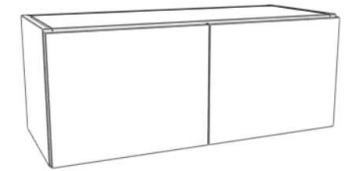

W2442
W2742
W3042
W3342
W3642

W3012 W3015 W3024
W3312 W3315 W3324
W3612 W3615 W3624
W3018 W3021
W3318 W3321
W3618 W3621